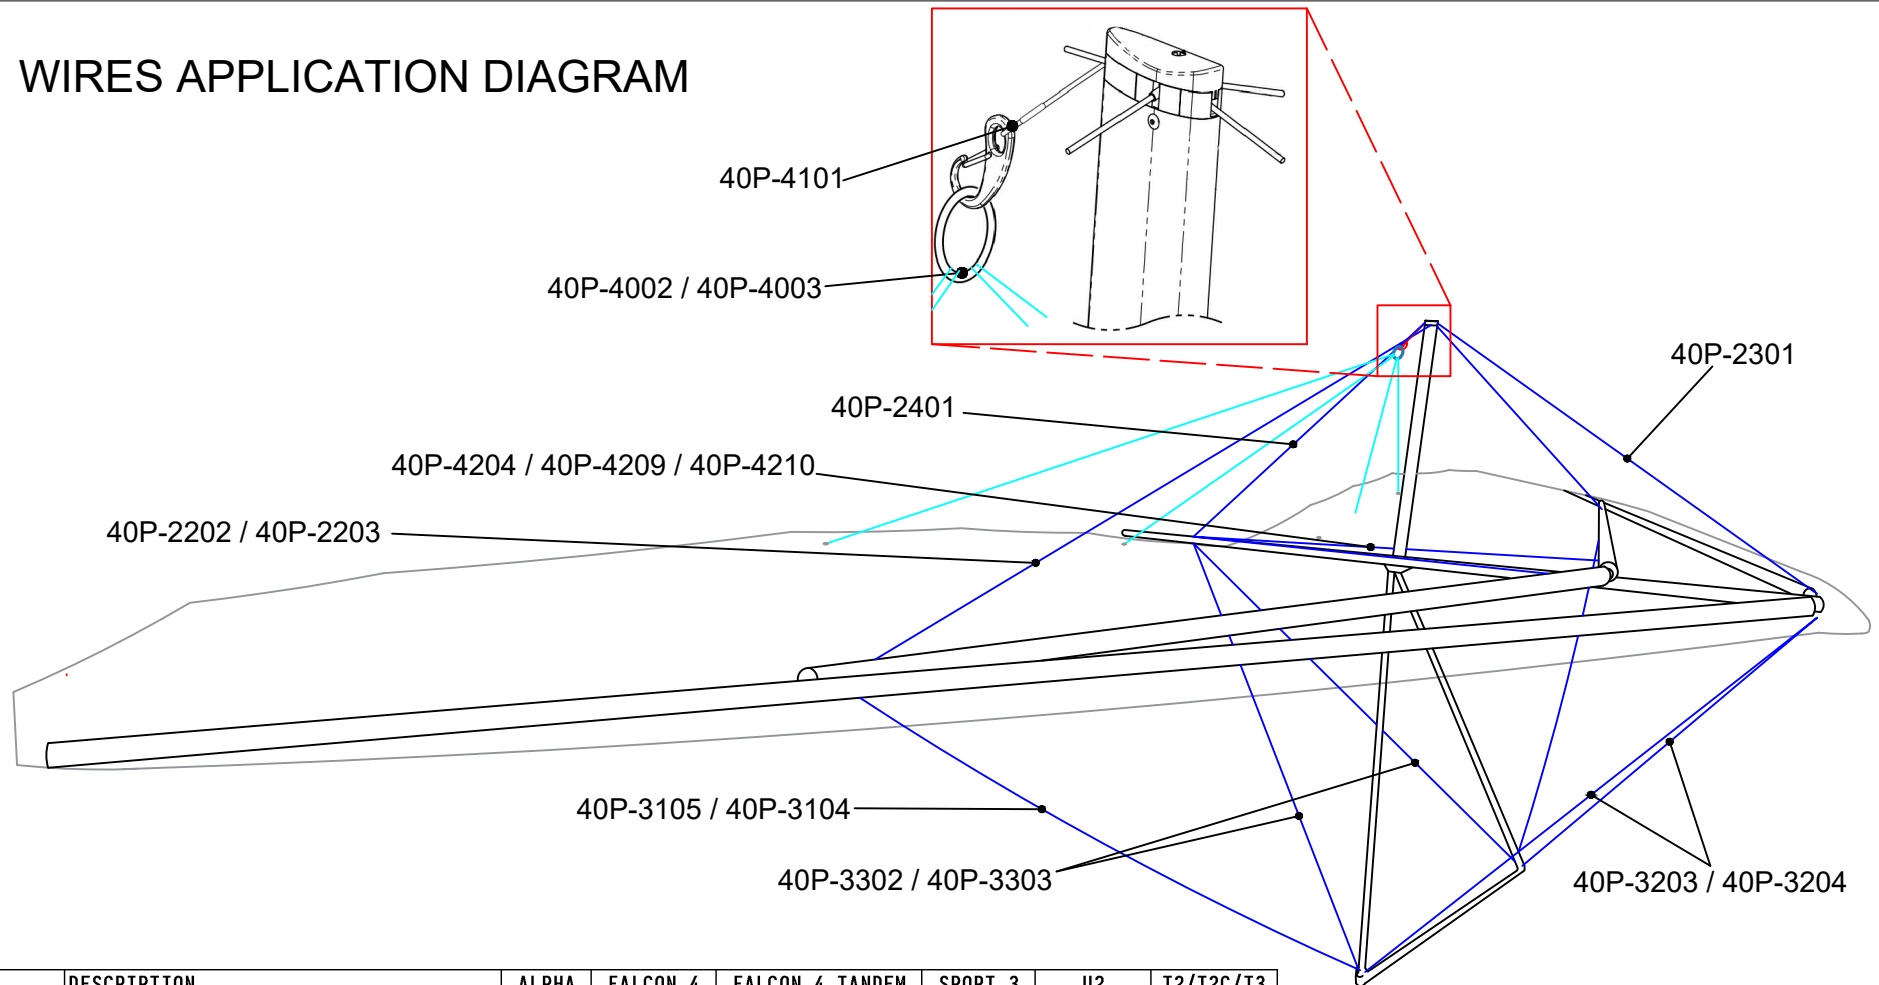

WIRES APPLICATION DIAGRAM

ID	DESCRIPTION	ALPHA	FALCON 4	FALCON 4 TANDEM	SPORT 3	U2	T2/T2C/T3
40P-2202	WIRE TOP SIDE BALL SWG 3/32	✓	✓		✓	✓	
40P-2203	WIRE TOP SIDE BALL SWG 1/8			✓			
40P-2301	WIRE TOP FRONT BALL SWG 3/32	✓	✓	✓	✓	✓	
40P-2401	WIRE TOP REAR BALL SWG 3/32	✓	✓	✓	✓	✓	
40P-3104	WIRE BOTTOM SIDE 1/8 AT STYLE			✓			
40P-3105	WIRE BOTTOM SIDE SLIPSTR-LITESTR	✓	✓		✓	✓	✓
40P-3203	WIRE SET BOTTOM FRNT SLIPSTR-LITESTR	✓	✓		✓	✓	✓
40P-3204	WIRE SET BOTTOM FRONT TANG			✓			
40P-3302	WIRE SET BOTTOM REAR SLIPSTR-LITESTR	✓	✓		✓	✓	✓
40P-3303	WIRE SET BOTTOM REAR TANG			✓			
40P-4002	WIRE BRIDLE SET 4 LINE 3/64	✓ 210	✓		✓		
40P-4003	WIRE BRIDLE SET 6 LINE 3/64	✓ 235		✓			
40P-4101	WIRE BRIDLE PIGTAIL	✓	✓	✓	✓		
40P-4204	WIRE XBAR SWEEP CENTER HINGE SET	✓	✓	✓			
40P-4209	WIRE XBAR SWEEP U2 SET SPREADER				✓	✓	
40P-4210	WIRE XBAR SWEEP T2 W/PULLEY						✓